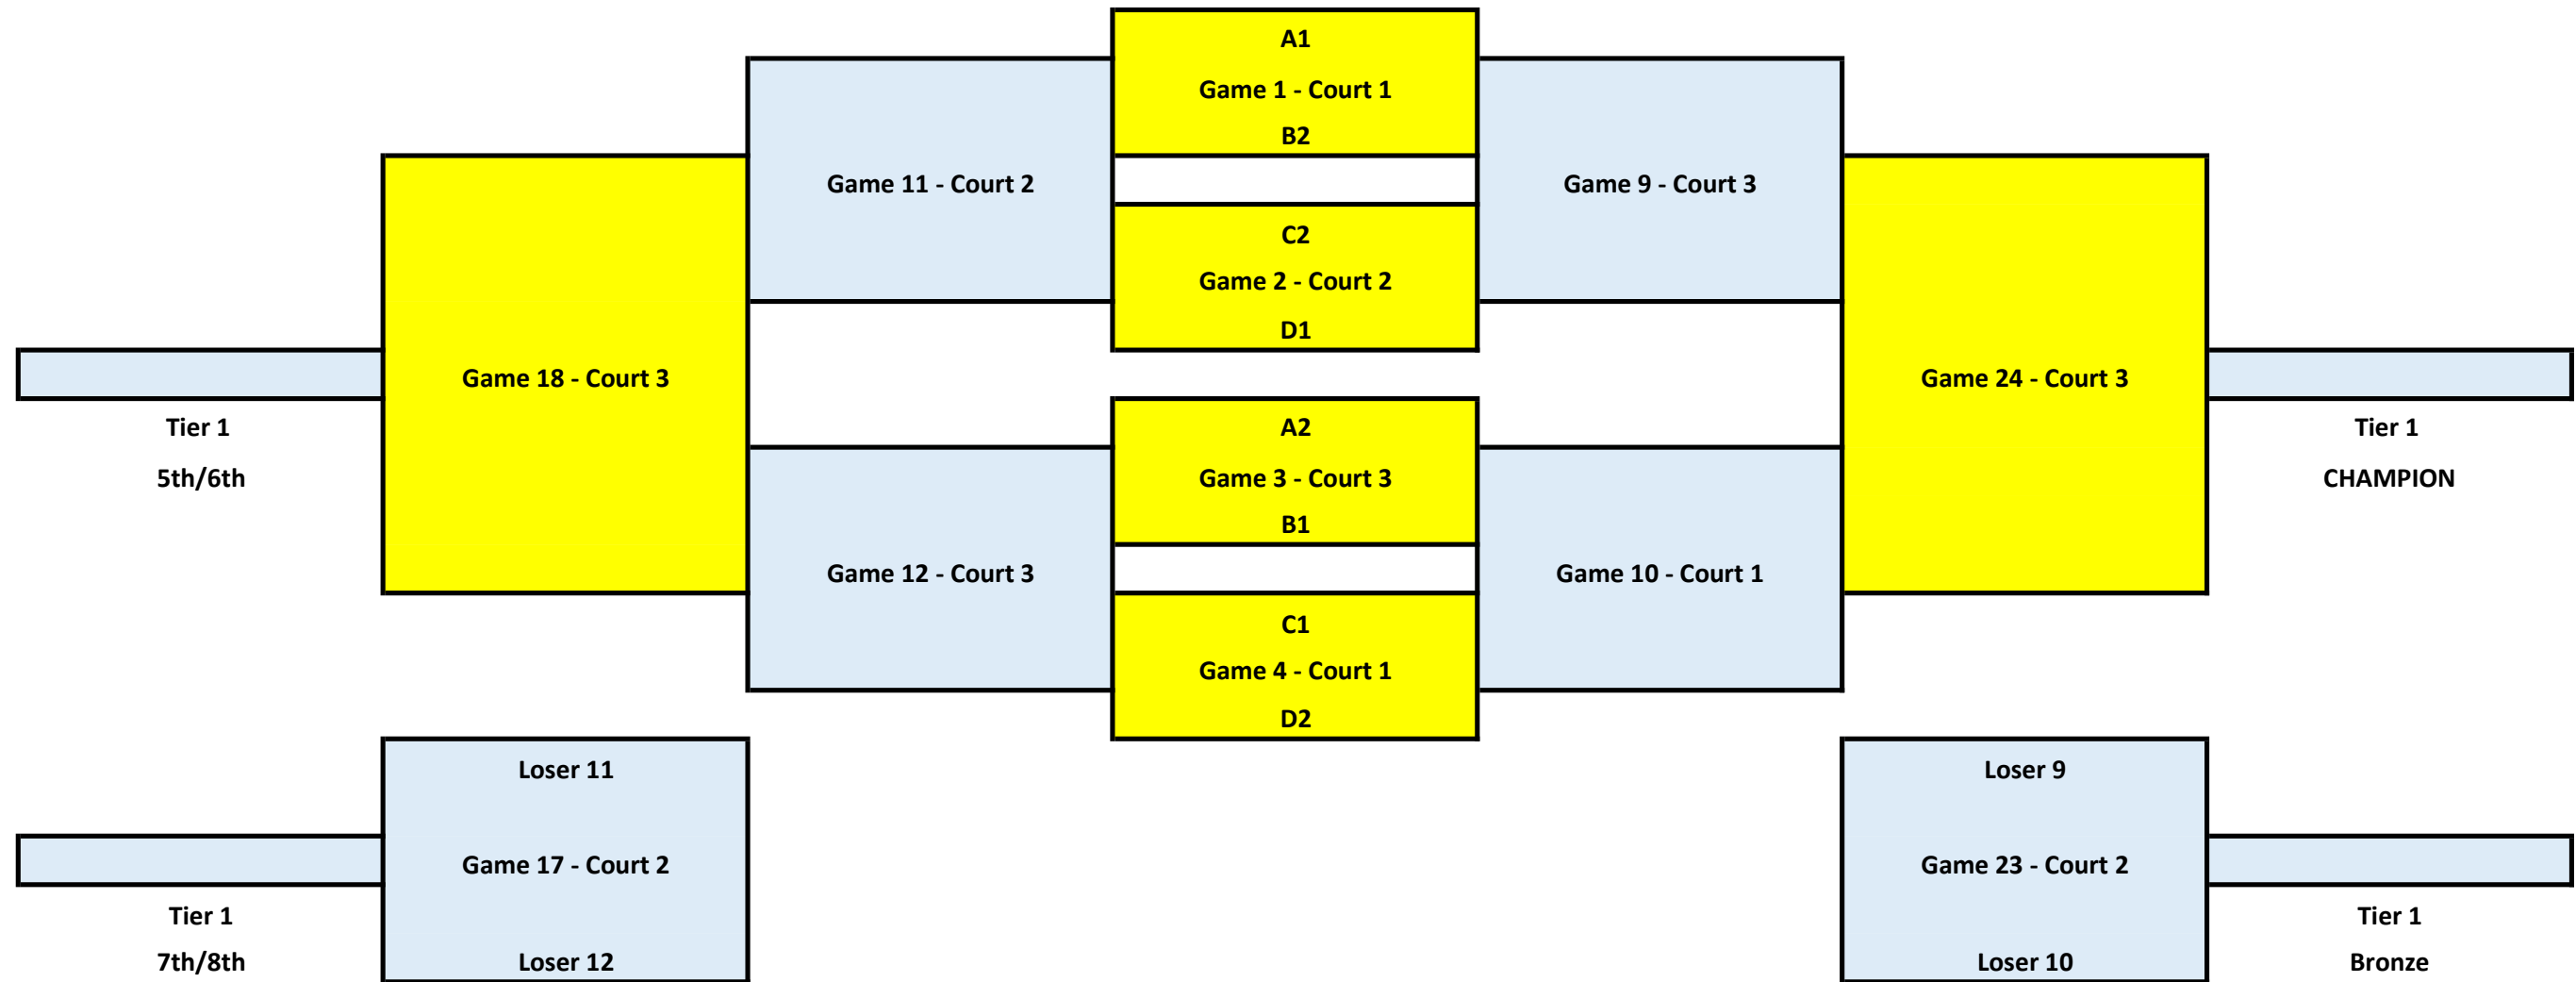

J. William Gow Memorial Tournament 2023

Girls Draw

POOL E		POOL F		POOL G		POOL H	
E1	LASHBURN	F1	MAIDSTONE	G1	HOLY ROSARY	H1	MARWAYNE
E2	BISHOP LLOYD	F2	ES LAIRD	G2	JONAS SAMPSON	H2	ST. WALBURG
E3	ST. JEROMES	F3	MACKLIN	G3	NEILBURG	H3	COLLEGE PARK
E4	GLENAVON	F4	NBCHS	G4	PIERCELAND	H4	LA LOCHE

Day	Time	BISHOP LLOYD		
Fri	100	LASHBURN	vs	BISHOP LLOYD
Fri	200	ST. JEROMES	vs	GLENAVON
Fri	315	ST. JEROMES	vs	LASHBURN
Fri	415	LASHBURN	vs	GLENAVON
Fri	530	GLENAVON	vs	BISHOP LLOYD
Fri	630	BISHOP LLOYD	vs	ST. JEROMES

LAKELAND- Court 2		
MAIDSTONE	vs	ES LAIRD
MACKLIN	vs	NBCHS
MACKLIN	vs	MAIDSTONE
MAIDSTONE	vs	NBCHS
NBCHS	vs	ES LAIRD
ES LAIRD	vs	MACKLIN

LCHS - Court 2		
HOLY ROSARY	vs	NEILBURG
NEILBURG	vs	JONAS SAMPSON
PIERCELAND	vs	HOLY ROSARY
JONAS SAMPSON	vs	PIERCELAND
HOLY ROSARY	vs	JONAS SAMPSON
PIERCELAND	vs	NEILBURG

COLLEGE PARK		
MARWAYNE	vs	ST. WALBURG
ST. WALBURG	vs	LA LOCHE
COLLEGE PARK	vs	MARWAYNE
COLLEGE PARK	vs	LA LOCHE
LA LOCHE	vs	MARWAYNE
ST. WALBURG	vs	COLLEGE PARK

PLAYOFF DRAW

		<u>MIKE'S OILFIELD FIELDHOUSE</u>		
Day	Time	COURT 4	COURT 5	COURT 6
Sat	830	25	26	27
Sat	930	28	29	30
Sat	1030	31	32	33
Sat	1130	34	35	36
Sat	1230	37	38	39
Sat	130	40	41	42
Sat	230	43	44	45
Sat	330	46	47	48

JUNIOR BOYS TIER 1 PLAYOFF GRID