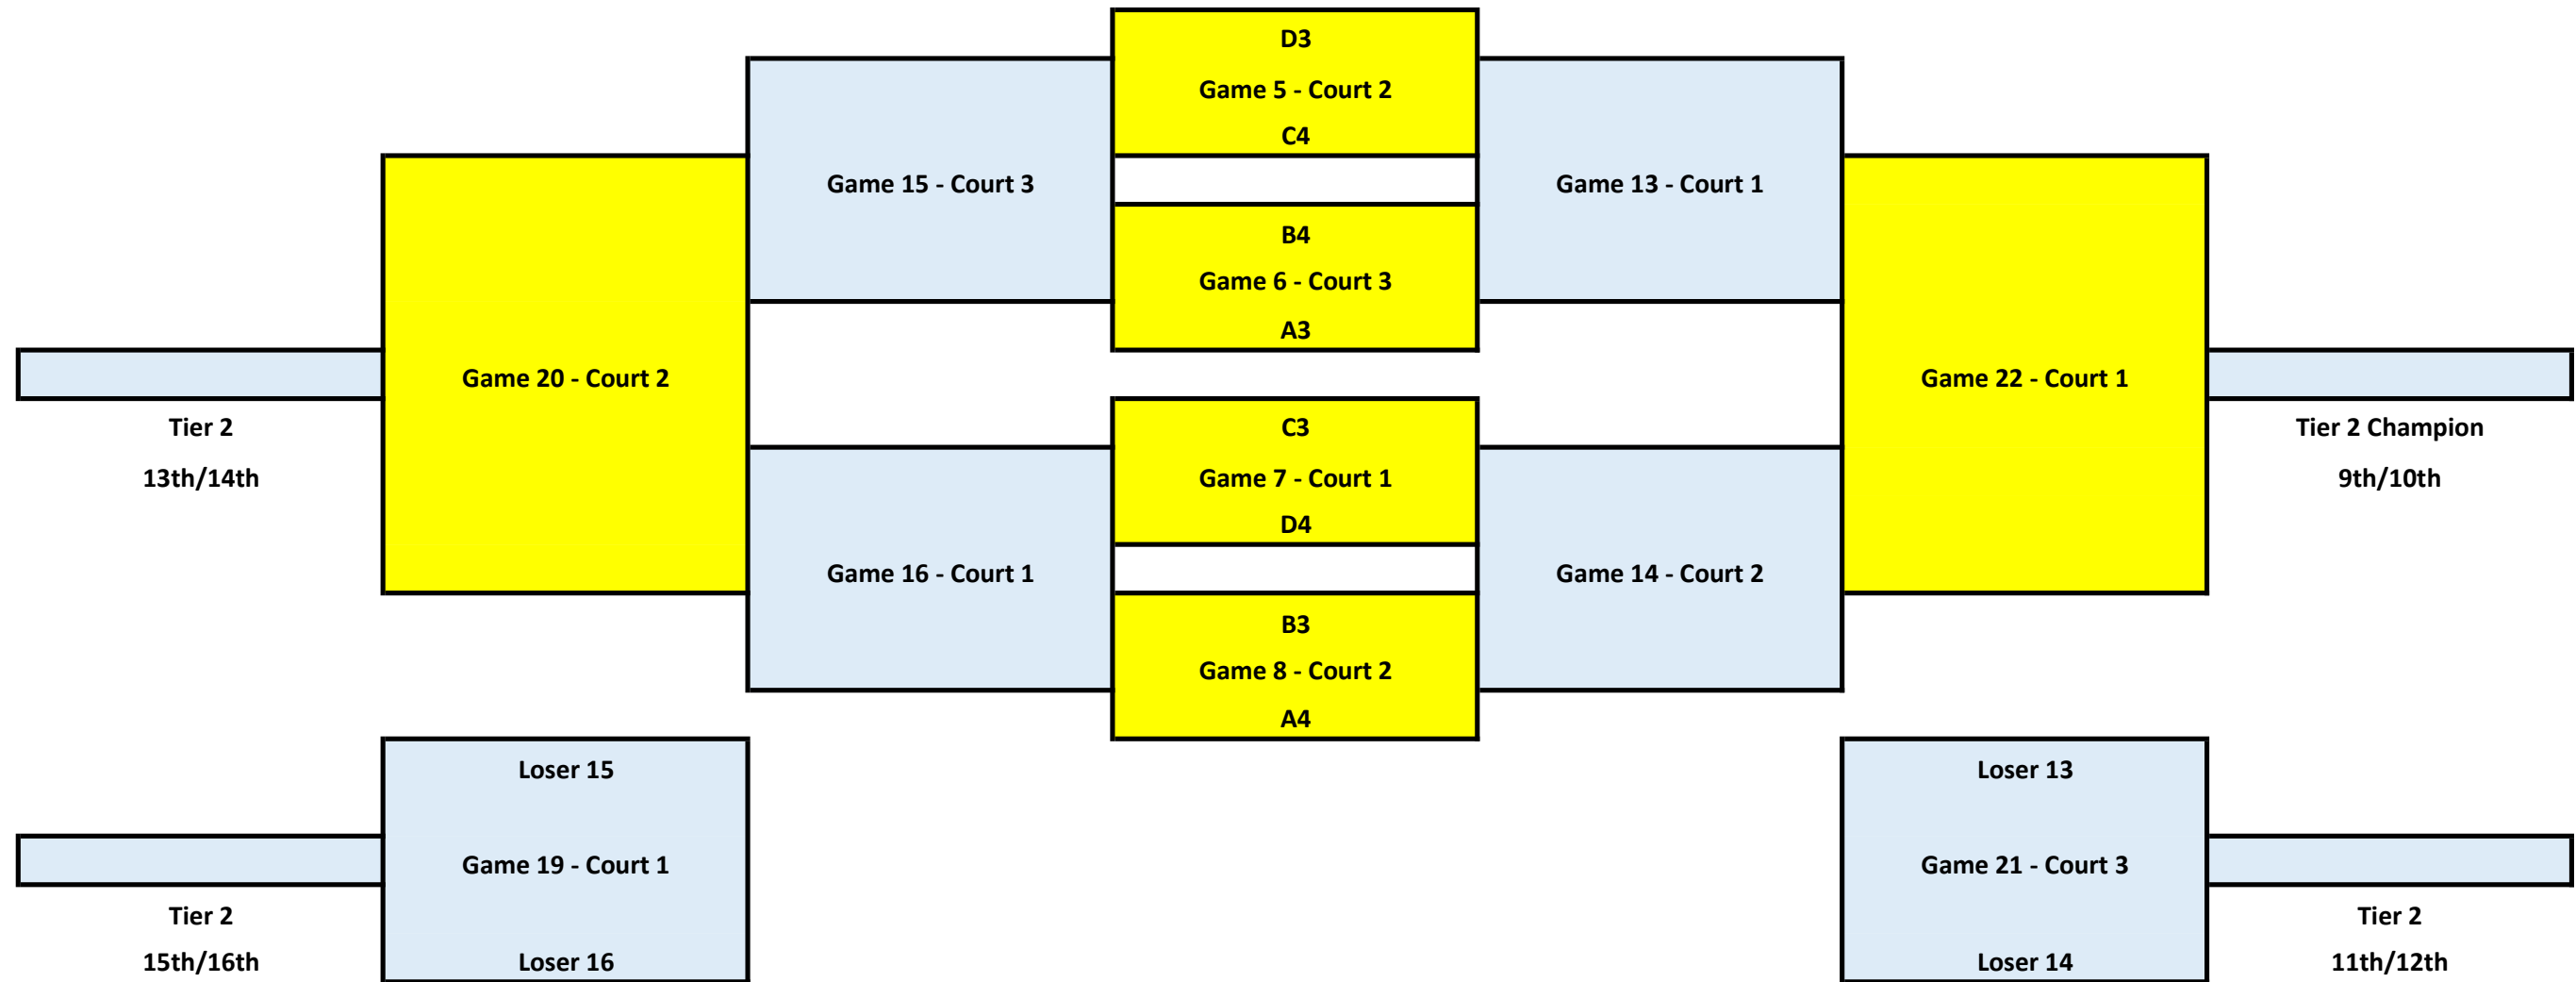

COLLEGE PARK		
MARWAYNE	vs	ST. WALBURG
ST. WALBURG	vs	LA LOCHE
COLLEGE PARK	vs	MARWAYNE
COLLEGE PARK	vs	LA LOCHE
LA LOCHE	vs	MARWAYNE
ST. WALBURG	vs	COLLEGE PARK

PLAYOFF DRAW

		<u>MIKE'S OILFIELD FIELDHOUSE</u>		
Day	Time	COURT 4	COURT 5	COURT 6
Sat	830	25	26	27
Sat	930	28	29	30
Sat	1030	31	32	33
Sat	1130	34	35	36
Sat	1230	37	38	39
Sat	130	40	41	42
Sat	230	43	44	45
Sat	330	46	47	48

JUNIOR BOYS TIER 1 PLAYOFF GRID

JUNIOR BOYS TIER 2 PLAYOFF GRID

JUNIOR GIRLS TIER 1 PLAYOFF GRID

JUNIOR GIRLS TIER 2 PLAYOFF GRID