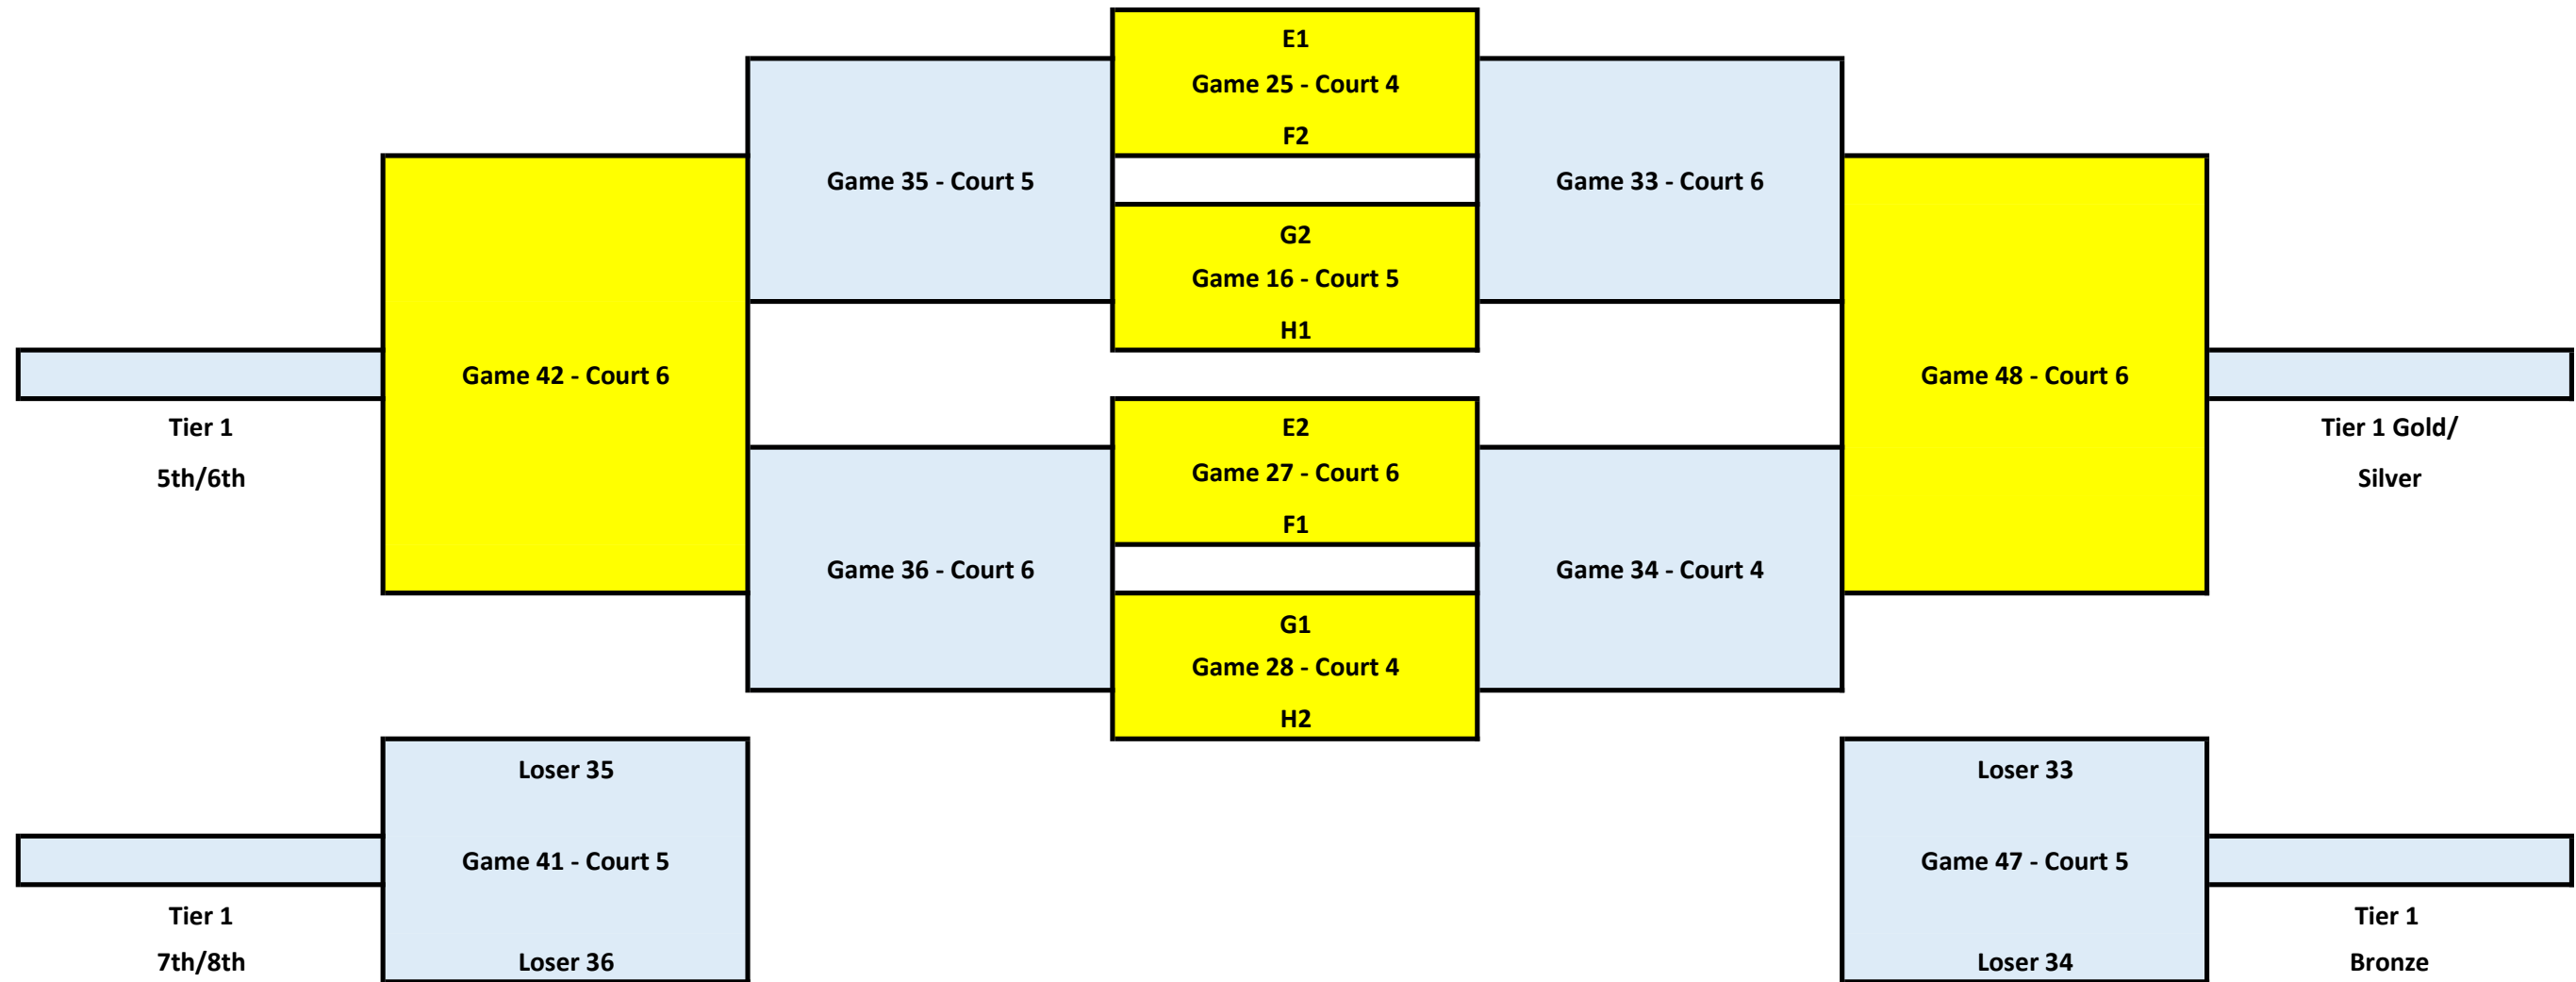

COLLEGE PARK		
MARWAYNE	vs	ST. WALBURG
ST. WALBURG	vs	LA LOCHE
COLLEGE PARK	vs	MARWAYNE
COLLEGE PARK	vs	LA LOCHE
LA LOCHE	vs	MARWAYNE
ST. WALBURG	vs	COLLEGE PARK

PLAYOFF DRAW

		<u>MIKE'S OILFIELD FIELDHOUSE</u>		
Day	Time	COURT 4	COURT 5	COURT 6
Sat	830	25	26	27
Sat	930	28	29	30
Sat	1030	31	32	33
Sat	1130	34	35	36
Sat	1230	37	38	39
Sat	130	40	41	42
Sat	230	43	44	45
Sat	330	46	47	48

JUNIOR BOYS TIER 1 PLAYOFF GRID

JUNIOR BOYS TIER 2 PLAYOFF GRID

JUNIOR GIRLS TIER 1 PLAYOFF GRID

JUNIOR GIRLS TIER 2 PLAYOFF GRID